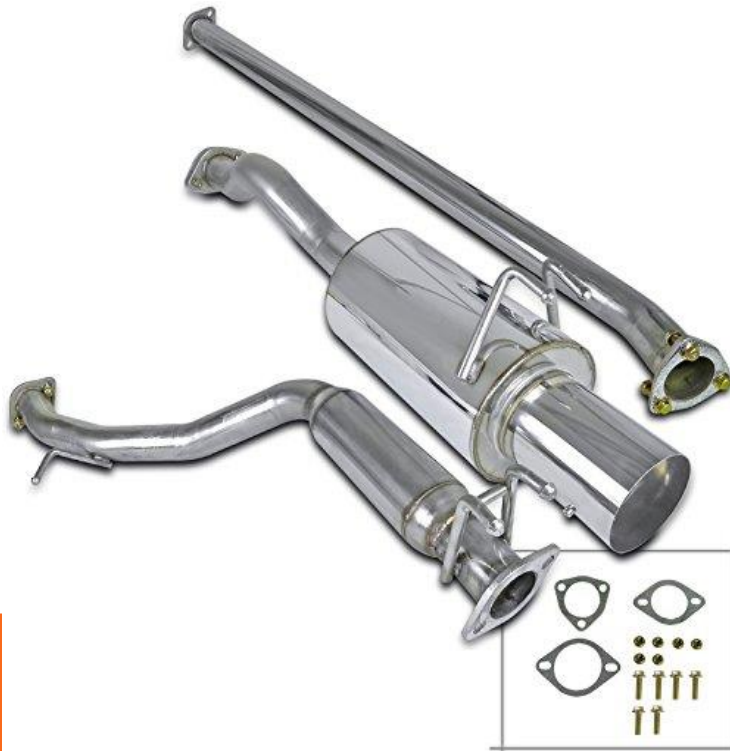

PRODUCT RESEARCH
BY DERLIN CASTILLO

HONDA CIVIC 4DR SEDAN N1 CATBACK EXHAUST SYSTEM

PRICE RANGE: \$227.79 -
\$345.00

PRODUCT SPECS:

Demand factors:

Crazy drivers want exhaust system

- Exhaust system are popular